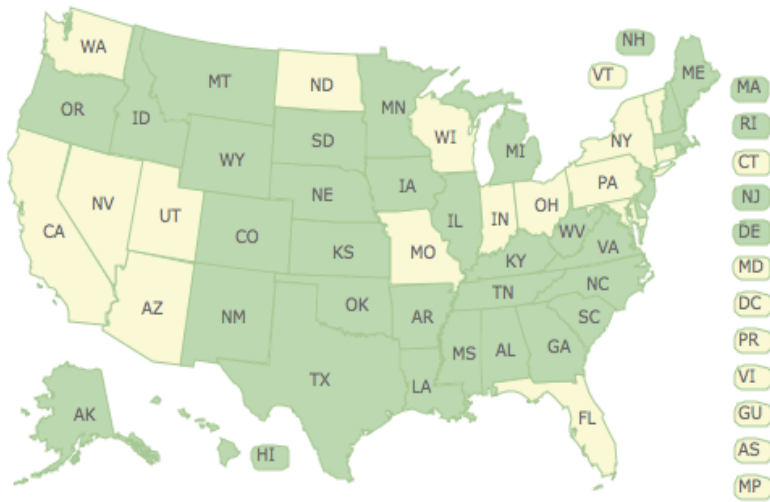

Supporting Question 1

Featured Source

Source B: Federal Election Commission, interactive campaign finance map, *fec.gov*, 2015

NOTE: The screen shot below is of the first page of the *fec.gov* site. Teachers and their students can access this page and the information on the site by clicking on this link: <http://www.fec.gov/disclosurehs/hsnational.do>.

2014 House and Senate Campaign Finance

Election Cycle: ☒ 2013-2014 ☐ 2011-2012 ☐ 2009-2010 ☐ 2007-2008

☒ Active Senate Race

What's Included Here?

		Receipts	Disbursements
House	All	$1,033,962,163	$960,890,448
	Republican	$583,690,518	$534,527,379
	Democrat	$446,371,376	$422,497,018
	Other	$3,900,268	$3,866,050
Senate	All	$637,457,101	$656,189,718
	Republican	$329,903,057	$336,777,215
	Democrat	$299,600,447	$311,454,580
	Other	$7,953,596	$7,957,922

[Click here to find candidates not running in 2013 - 2014](#)

Search by Candidate's Name:

Go